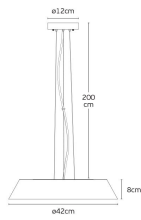

### Dimensions

### Gallery

Pendant Lights Led

Woody

Details

Model	04579
Color	Dark Wood
Material	Aluminum, Wood
Dimensions	ø42cm x 200cm
Weight	1.5kg
Power	35W
Light Source	LED
Beam Angle	120°
Color Temperature	3000K
Life Span	50,000h
IP Rating	IP20
Dimmable	Yes
Warranty	3 Years

## VK Leading Light

Since 1978

Technical Specifications	
Kelvin	3000K
Power	35W
Voltage	220-240V
Fitting	LED Pendant
Type	Light
Safety class	
IP Rating	<b>IP20</b>
CRI	CRI>90
Dimmable	 TRIAC
Lifetime	25.000hrs
Cable Length	2000mm
Working temperature	< 50°C
PAGE	68 Decorative 2024
NICKNAME	Woody

Physical Specifications	
Color	Dark wood
Material	Oakwood/Darkwalnutwood, metal, fabric cord, acrylic diffuser
Length	ø42cm
Height	8cm
Net weight of product (kg)	2.2
Gross weight with master box (kg)	3.2
Width (inner box)	50cm
Length (inner box)	50cm
Height (inner box)	16cm