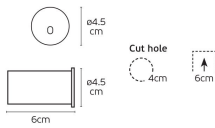

Dimensions

Gallery

Step Light Led

Fune

Model	Power	Light Output	Beam Angle	Color Temperature	IP Rating
VK/04585/AN/W	1W	90lm	30°	3000K	IP20

Downloads

VK Leading Light

Since 1978

Technical Specifications	
Kelvin	3000K
Power	1W
Voltage	220-240V
Fitting	Step Led
Type	Light
Safety class	
IP Rating	IP20
CRI	CRI>80
Dimmable	
Lifetime	20.000hrs
Working temperature	≤35°C
PAGE	310 Decorative 2024
NICKNAME	Fune

Physical Specifications	
Color	Anthracite
Material	Aluminium
Width	ø4.5cm
Length	6cm
Height	ø4.5cm
Cut out	4cm, H 6cm

Illumination Data	
Lumen	90lm
Beam angle	40°
Lighting direction	

Packing Info	
Pcs/carton	100pcs