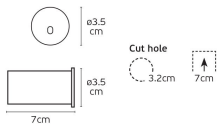

Dimensions