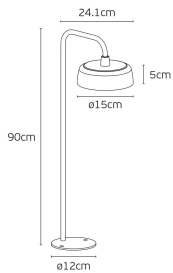

SINCE 1978

LEADING LIGHT

Product Datasheet

vkleadinglight.gr

Jade

VK/02290/FL/GR/WW/15

Sand Green. 2700K. 8W. 513lm. Diffuse Light. AC220-240V. LED Bridgelux. 50.000hrs. Dimmable No. -20°C→ 45°C. Outdoor floor. CRI>90. ø15cm. Aluminum + Acrylic. IP65

IP65

Dimensions

Gallery

Downloads

VK Leading Light

Since 1978

--	--	--

Technical Specifications	
Kelvin	2700K
Power	8W
Voltage	AC220-240V
Fitting	Outdoor floor
Type	Light
Safety class	
Light source	Bridgelux
IP Rating	IP65
CRI	CRI>90
Dimmable	
Lifetime	50.000hrs
Working temperature	-20°C-45°C
PAGE	322 New Products 2026
NICKNAME	Jade

Physical Specifications	
Family	Jade
Color	Sand green
Material	Aluminum + acrylic
Width	ø15cm
Length	24.1cm
Height	90cm

Illumination Data	
Lumen	513lm
Beam angle	Diffuse light
Lighting direction	

Packing Info	
Pcs/carton	2pcs