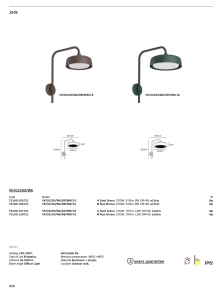

IP65

Dimensions

Gallery

Downloads

VK Leading Light

Since 1978

Technical Specifications

Kelvin	2700K
Power	8W
Voltage	AC220-240V
Fitting	Outdoor Wall
Type	Light
Safety class	⚡
Light source	Bridgelux
IP Rating	IP65
CRI	CRI>90
Dimmable	⊘
Lifetime	50.000hrs
Working temperature	-20°C-45°C
PAGE	324 New Products 2026
NICKNAME	Jade

Physical Specifications

Family	Jade
Color	Sand green
Material	Aluminum + acrylic
Width	ø15cm
Length	29.7cm
Height	30.6cm

Illumination Data

Lumen	513lm
Beam angle	Diffuse light
Lighting direction	

Packing Info