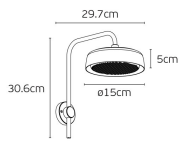

IP65

Dimensions

Gallery

Downloads

VK Leading Light

Since 1978

Technical Specifications

Kelvin	2700K
Power	8W
Voltage	AC220-240V
Fitting	Outdoor Wall
Type	Light
Safety class	⚡
Light source	Bridgelux
IP Rating	IP65
CRI	CRI>90
Dimmable	⊘
Lifetime	50.000hrs
Working temperature	-20°C-45°C
PAGE	324 New Products 2026
NICKNAME	Jade

Physical Specifications

Family	Jade
Color	Sand green
Material	Aluminum + acrylic
Width	ø15cm
Length	29.7cm
Height	30.6cm

Illumination Data

Lumen	513lm
Beam angle	Diffuse light
Lighting direction	

Packing Info