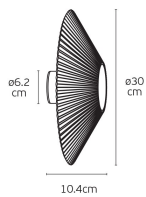

### Dimensions

Physical Specifications	
Family	Amelie
Color	Brown
Material	Aluminum + PC
Width	ø30cm
Length	ø30cm
Height	10.4cm
Net weight of product (kg)	1.50kg
Gross weight with inner box (kg)	2.40kg
Width (inner box)	18cm
Length (inner box)	36.8cm
Height (inner box)	36.3cm

## Illumination Data

Lumen	1546lm
Beam angle	85°
Lighting direction	