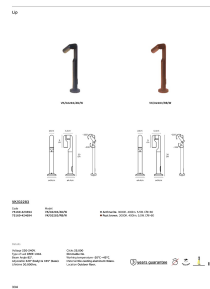

SINCE 1978

LEADING LIGHT

Product Datasheet

vkleadinglight.gr

Lip

VK/02283/RB/W

Rust brown. 3000K. 5.5W. 400lm. AC220-240V. LED CREE 1304. 82°. 30.000hrs. Adjustable 320° (body) & 335° (base). Dimmable No. -20°C→45°C. Outdoor floor. CRI>80. 30cm. Die-casting aluminum+Glass. IP65

IP65

Dimensions

Gallery

Downloads

VK Leading Light

Since 1978

Technical Specifications	
Kelvin	3000K
Power	5.5W
Voltage	AC220-240V
Fitting	Outdoor floor
Type	Light
Safety class	
Light source	CREE 1304
IP Rating	IP65
CRI	CRI>80
Dimmable	
Lifetime	30.000hrs
Clicks	25,000
Working temperature	-20°C-45°C
PAGE	334 New Products 2026
NICKNAME	Lip

Physical Specifications	
Adjustable	 Adjustable
Rotation	320° & 335°
Family	Lip
Color	Rust brown
Material	Die-casting aluminum + glass
Width	6.3cm
Length	ø4.4cm
Height	30cm
Net weight of product (kg)	0.48kg
Gross weight with inner box (kg)	0.52kg
Width (inner box)	11.5cm
Length (inner box)	13cm
Height (inner box)	34cm

Illumination Data

Lumen	400lm
Beam angle	82°
Lighting direction	

Packing Info

Pcs/carton	6pcs
------------	------

Certification & Warranty

Guarantee	3 years
-----------	---------

Energy Label

VK LEADING LIGHT
VK/02283/RB/W