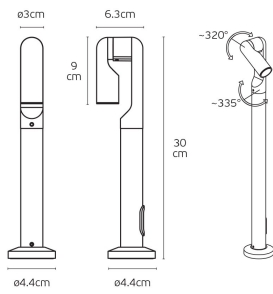

SINCE 1978

LEADING LIGHT

Product Datasheet

vkleadinglight.gr

Lip

VK/02283/RB/W

Rust brown. 3000K. 5.5W. 400lm. AC220-240V. LED CREE 1304. 82°. 30.000hrs. Adjustable 320° (body) & 335° (base). Dimmable No. -20°C→45°C. Outdoor floor. CRI>80. 30cm. Die-casting aluminum+Glass. IP65

IP65

Dimensions

Gallery

Downloads

VK Leading Light

Since 1978

Technical Specifications	
Kelvin	3000K
Power	5.5W
Voltage	AC220-240V
Fitting	Outdoor floor
Type	Light
Safety class	
Light source	CREE 1304
IP Rating	IP65
CRI	CRI>80
Dimmable	
Lifetime	30.000hrs
Clicks	25,000
Working temperature	-20°C-45°C
PAGE	334 New Products 2026
NICKNAME	Lip

Physical Specifications	
Adjustable	 Adjustable
Rotation	320° & 335°
Family	Lip
Color	Rust brown
Material	Die-casting aluminum + glass
Width	6.3cm
Length	ø4.4cm
Height	30cm
Net weight of product (kg)	0.48kg
Gross weight with inner box (kg)	0.52kg
Width (inner box)	11.5cm
Length (inner box)	13cm
Height (inner box)	34cm

Illumination Data

Lumen	400lm
Beam angle	82°
Lighting direction	

Packing Info

Pcs/carton	6pcs
------------	------

Certification & Warranty

Guarantee	3 years
-----------	---------

Energy Label

VK LEADING LIGHT
VK/02283/RB/W