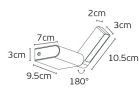

### Dimensions

Physical Specifications	
Adjustable	
Rotation	180°
Family	Robi
Color	Sand grey
Material	Aluminum
Width	9.5 + 2cm
Length	10.5cm + 6cm
Height	3cm

Illumination Data	
Lumen	239lm
Beam angle	24°
Lighting direction	