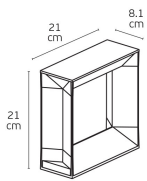

### Dimensions

Physical Specifications	
Rotation	30°
Family	Void
Color	Rust brown
Material	Die-casting aluminum + glass
Width	21cm
Length	8.1cm
Height	21cm
Net weight of product (kg)	0.9kg
Gross weight with inner box (kg)	1.13kg
Width (inner box)	14cm
Length (inner box)	27cm
Height (inner box)	25.5cm