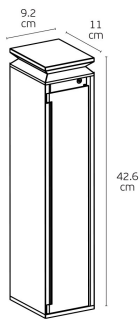

SINCE 1978

LEADING LIGHT

Product Datasheet

vkleadinglight.gr

Run

VK/02288/AN/W

Anthracite. With 2 sockets type F (schuko) Max. 2x2200W. 3000K. 355lm. 5W. AC220V-240V. 52°. 30.000hrs. Dimmable No. -20°C→ 45°C. Outdoor ground. Used as socket & LED light. CRI>80. Die-casting aluminum+Silicone rubber gasket. IP54

IP54

Dimensions

Gallery

Downloads

VK Leading Light

Since 1978

Technical Specifications	
Kelvin	3000K
Power	5W
Voltage	AC220-240V
Fitting	Outdoor ground
Type	Socket & Light
Safety class	⏚
IP Rating	IP54
CRI	CRI>80
Dimmable	
Lifetime	30.000hrs
Clicks	25,000
Working temperature	-20°C-45°C
PAGE	360 New Products 2026
NICKNAME	Run

Physical Specifications	
Family	Run
Color	Anthracite
Material	Die-casting aluminum+Silicone rubber gasket
Width	9.2cm
Length	11cm
Height	42.6cm
Net weight of product (kg)	2.05kg
Gross weight with inner box (kg)	2.3kg
Width (inner box)	11.5cm
Length (inner box)	13.5cm
Height (inner box)	52cm