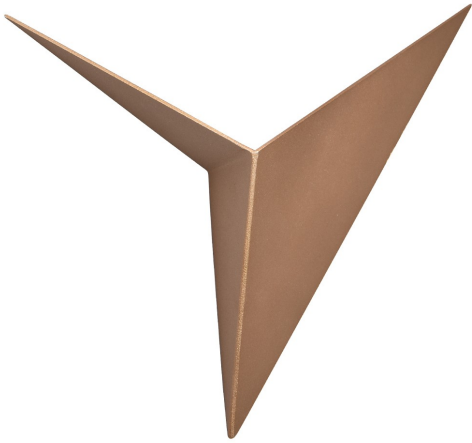

SINCE 1978

Product Datasheet

LEADING LIGHT

vkleadinglight.gr

Eli

VK/04180/WA/GD/W

Wall light LED, 220-240V, 2W, 3000K, 213lm, CRI>80, IP20, 24.5x20.5cm, gold