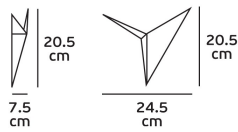

Dimensions