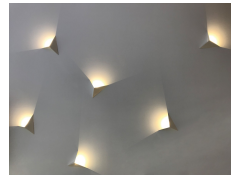

Gallery

Wall Decorative Lights

Eli

Downloads

VK Leading Light

Since 1978