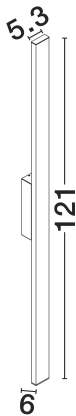

NOVA LUCE

PRODUCT DATASHEET

Version: 001

PRODUCT PHOTOGRAPH

TECHNICAL DRAWING

GENERAL INFORMATION

Product Code	9030104
Collection	Outdoor
Product Category	Wall
Product Family	Doul
Mounting Location	Wall
Application Environment	Outdoor
Specifications	N/A

DIMENSION & WEIGHT

LxWxH (cm)	L:5.2 W:5.8 H:121 cm
Cut out (cm)	N/A
Weight (Kgr)	2.1

MATERIAL & COLOR

Product Color	Sandy White
Body Material	Aluminium

APPLICATION & MOUNTING

Ambient Working Temp.	Max 45 oC
Type of Protection	IP65
Dimmable	No
Type of Dimming	N/A
Mounting type	Surface
Mounting Depth (cm)	N/A
Led Module Replaceable	No
Light Source	LED

Power (Nominal)	20w
Input voltage (Nominal)	220-240Vac
Mains Frequency	50/60Hz

PHOTOMETRICAL DATA

Luminous Flux	1200lm
Color Temperature	3000K
Light Color (Designation)	Warm White

WARRANTY

Warranty	3 Years
----------	----------------