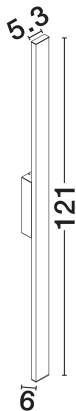

NOVA LUCE

PRODUCT DATASHEET

Version: 001

PRODUCT PHOTOGRAPH

TECHNICAL DRAWING

GENERAL INFORMATION

Product Code	9030105
Collection	Outdoor
Product Category	Wall
Product Family	Doul
Mounting Location	Wall
Application Environment	Outdoor
Specifications	N/A

DIMENSION & WEIGHT

LxWxH (cm)	L:5.3 W:6 H:121 cm
Cut out (cm)	N/A
Weight (Kgr)	1.722

MATERIAL & COLOR

Product Color	Corten
Body Material	Aluminium

APPLICATION & MOUNTING

Ambient Working Temp.	Max 45 oC
Type of Protection	IP65
Dimmable	No
Type of Dimming	N/A
Mounting type	Surface
Mounting Depth (cm)	N/A
Led Module Replaceable	No
Light Source	LED

Power (Nominal)	20w
Input voltage (Nominal)	220-240Vac
Mains Frequency	50/60Hz

PHOTOMETRICAL DATA

Luminous Flux	1200lm
Color Temperature	3000K
Light Color (Designation)	Warm White

WARRANTY

Warranty	3 Years
----------	----------------