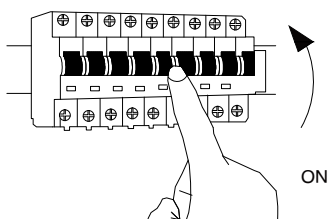

NOVA LUCE

9030836, 9030837

①

Turn off the general switch

2. Drill holes & apply plastic anchors
3. Tie up screws
4. Connect the wires
5. Fix it in place & apply the side screws

⑦

Turn on the general switch