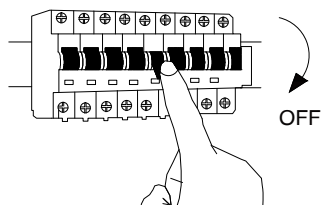

NOVA LUCE

9030836, 9030837

①

Turn off the general switch

2. Drill holes & apply plastic anchors
3. Tie up screws
4. Connect the wires
5. Fix it in place & apply the side screws

⑦

Turn on the general switch