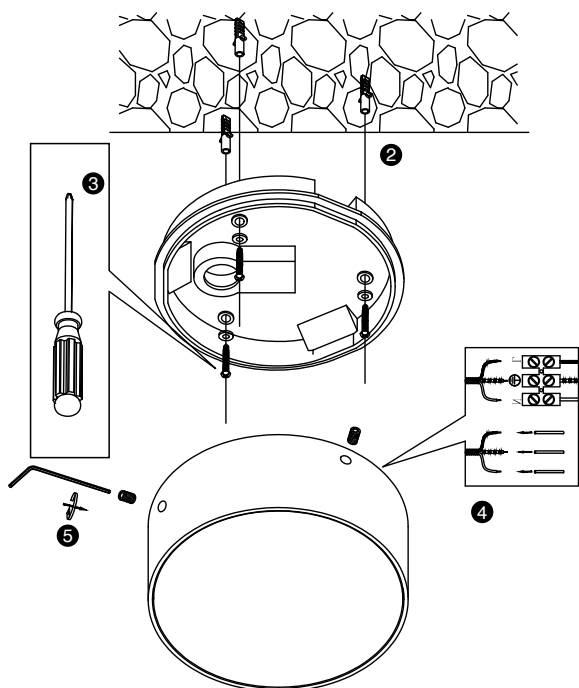

NOVA LUCE

9030836, 9030837

①

Turn off the general switch

2. Drill holes & apply plastic anchors
3. Tie up screws
4. Connect the wires
5. Fix it in place & apply the side screws

⑦

Turn on the general switch