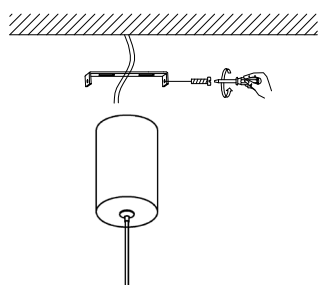

NOVA LUCE

9236205

1

Turn off the general switch

2

Drill holes & apply plastic anchors
With screws

3

Connect the wires

4

Apply the side screws

5

Apply the glass by rotating

Adjust the wire

Turn on the general switch