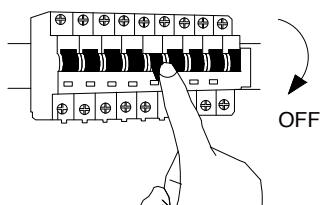

NOVA LUCE

9236205

1

Turn off the general switch

2

Drill holes & apply plastic anchors
With screws

3

Connect the wires

4

Apply the side screws

5

Apply the glass by rotating

Adjust the wire

Turn on the general switch