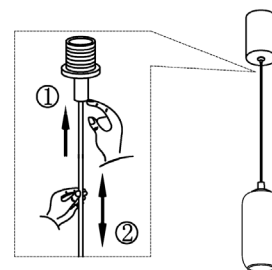

NOVA LUCE

9236205

1

Turn off the general switch

2

Drill holes & apply plastic anchors
With screws

3

Connect the wires

4

Apply the side screws

5

Apply the glass by rotating

Adjust the wire

Turn on the general switch