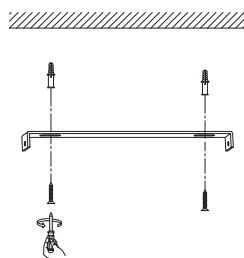

NOVA LUCE

9236205

1

Turn off the general switch

2

Drill holes & apply plastic anchors
With screws

3

Connect the wires

4

Apply the side screws

5

Apply the glass by rotating

Adjust the wire

Turn on the general switch