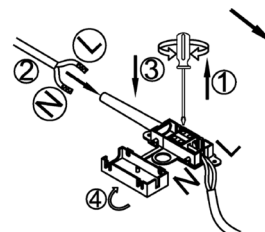

NOVA LUCE

9236205

1

Turn off the general switch

2

Drill holes & apply plastic anchors
With screws

3

Connect the wires

4

Apply the side screws

5

Apply the glass by rotating

Adjust the wire

Turn on the general switch