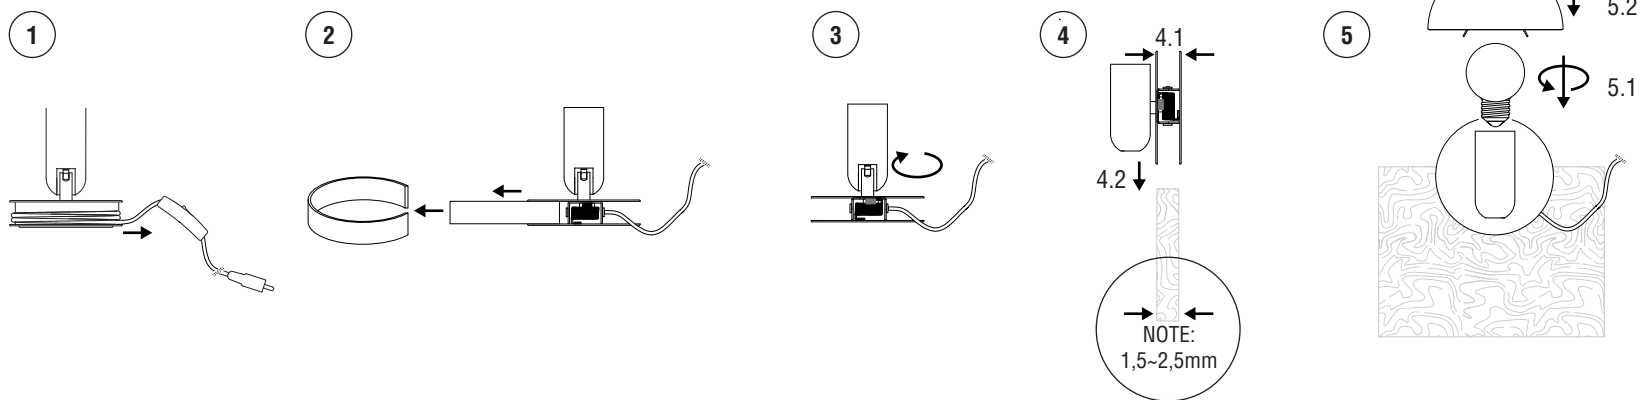

Bela on a shelf

1 x E27 G45 MAX 15W LED NO INCL				

Bela on a headboard

Bela on a table

When the luminaire reaches its end of life, take it to the nearest clean point.
Recicle la luminaria en el punto verde cuando ésta llegue al final de su vida útil.

- Steel
- PET
- Iron
- PET
- PE
- Steel
- Aluminium
- Steel
- Iron
- PC
- PC
- PVC+Copper
- Iron
- Iron
- Steel
- Steel
- Steel
- PC
- PC