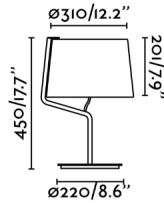

General characteristics

Fixation	Table
Type	II
IP	20
voltage	100V-240V
Hertz	50/60Hz
Cable meters	1500mm
Switch type	On/Off
Max. Power	15W

Material

Body/Structure	Steel
Screen	Textile

Finish

Body/Structure	Matt White
Screen	White