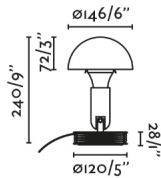

BELA is a lamp that adapts to any decorative style. Its clip design allows it to be attached to headboards, shelves, or desks, while it can also transform into an elegant table lamp with a simple ring - shaped accessory, included. Its black finish makes it a versatile and timeless option.

General characteristics

Fixation	CLIP-ON, Table
Type	II
IP	20
voltage	100V-240V
Hertz	50/60Hz
Cable length	2700 mm
Switch type	On/Off
Vertical orientation degrees upwards	↻ 45°
Vertical orientation degrees downwards	↻ 45°
Max. Power	15W